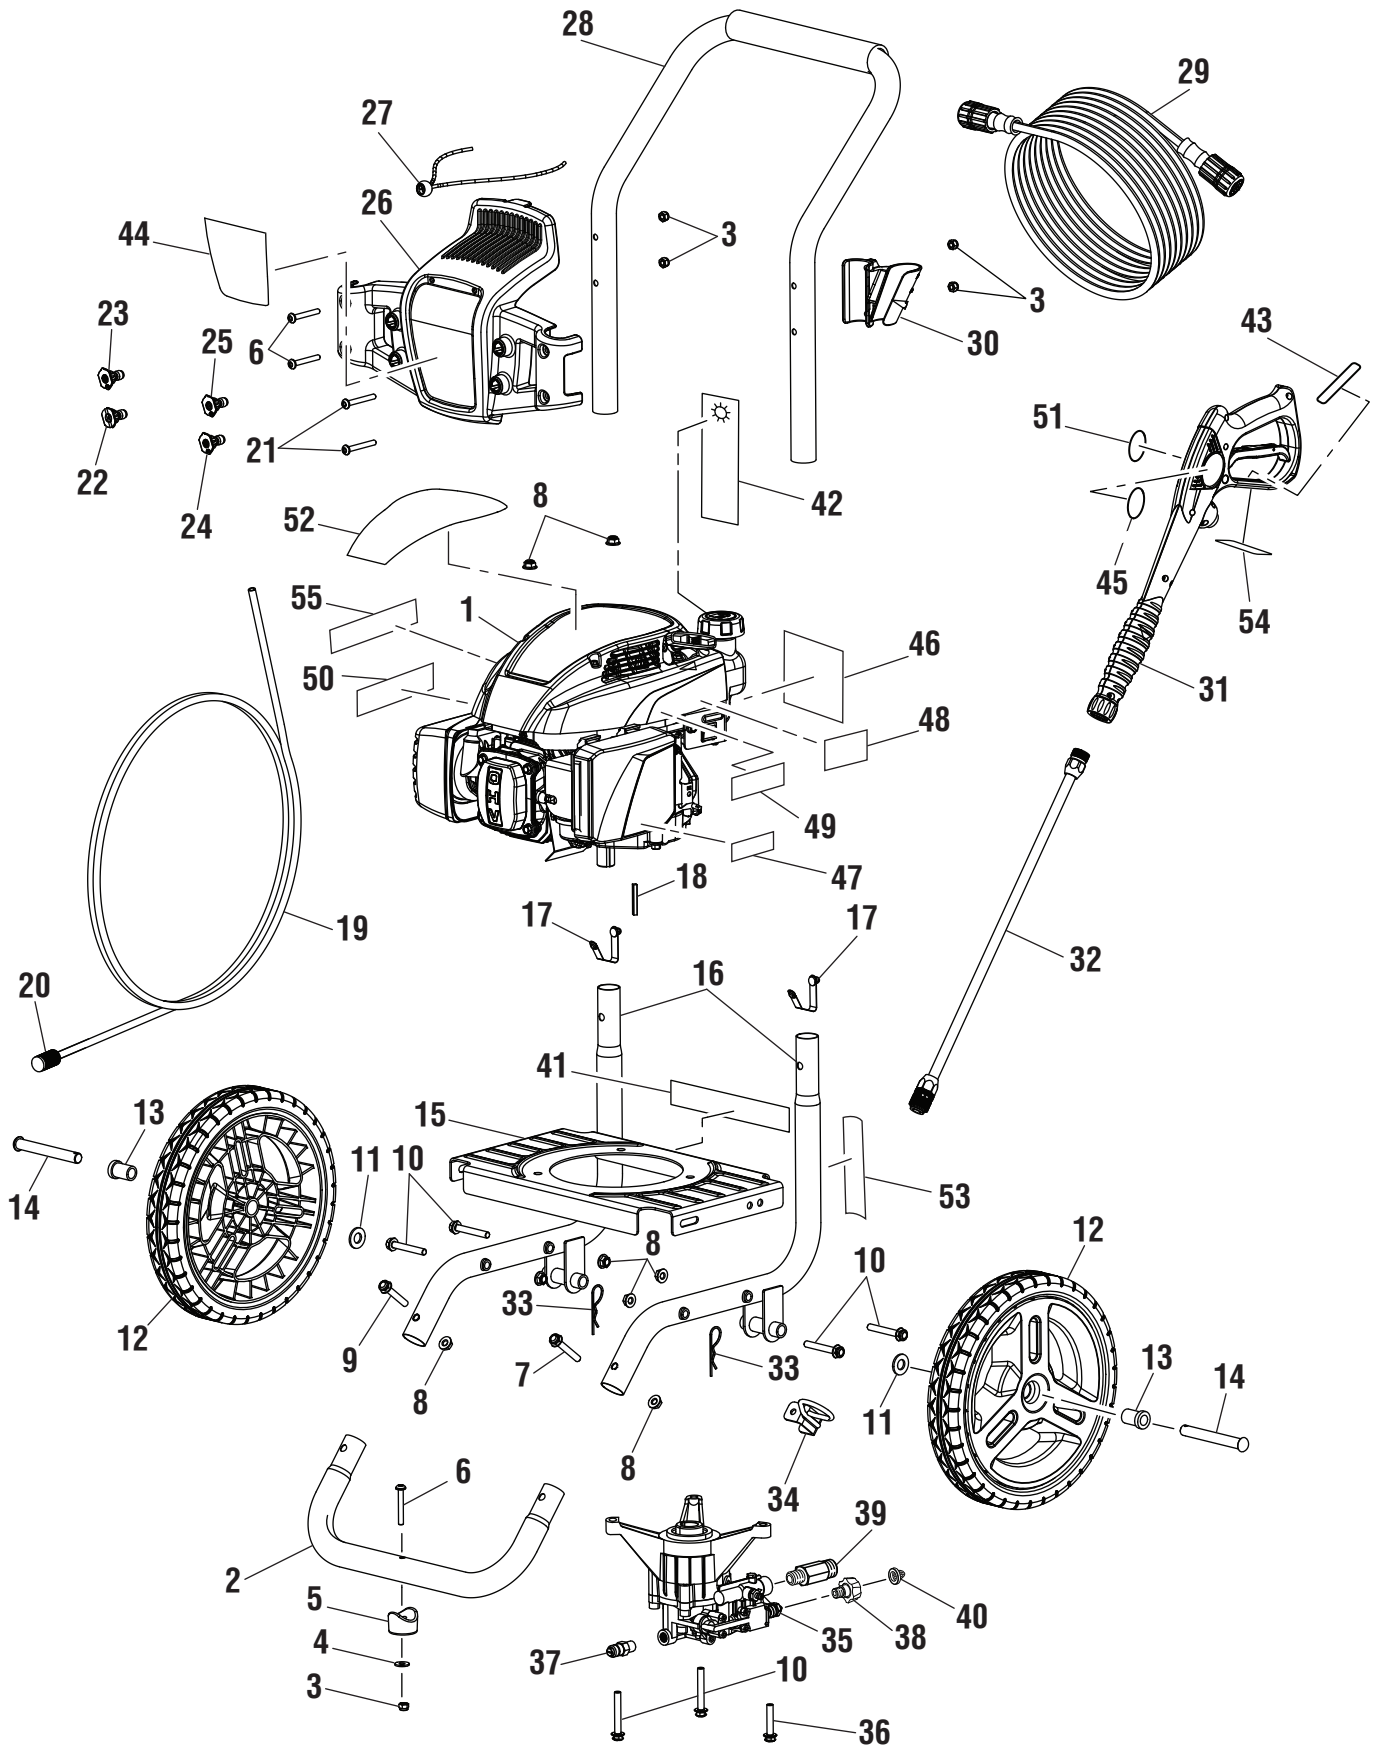

HOMELITE PRESSURE WASHER – MODEL NO. HLCA80710

The model number will be found on a label attached to frame. Always mention the model number in all correspondence regarding your **PRESSURE WASHER** or when ordering replacement parts.

PARTS LIST

KEY NO.	PART NUMBER	DESCRIPTION	QTY.	KEY NO.	PART NUMBER	DESCRIPTION	QTY.
1	308655003	163 cc Engine.....	1	31	308760007	Trigger Handle Assembly.....	1
2	308659013	Front Frame.....	1	32	308494003	Spray Wand.....	1
3	678016006	Lock Nut (1/4-20).....	5	33	678238001	Hitch Pin.....	2
4	638128004	Washer (1/4 in.).....	1	34	678243005	Lower Wand Holder.....	1
5	570554002	Wear Pad.....	1	35	308653006	Pump (Incl. Key Nos. 38-40).....	1
6	661501001	Screw (1/4-20 x 1.85 in., Torx).....	3	36	660764002	Bolt (M8 x 40 mm Hex Hd.).....	1
7	661505003	Bolt (M8 x 50 mm).....	1	37	678169004	Thermal Release Valve.....	1
8	678774001	Lock Nut (M8 x 1-1/4 in.).....	8	38	308861003	Inlet Tube.....	1
9	661505004	Bolt (M8 x 45 mm).....	1	39	308862003	Outlet Tube.....	1
10	660962001	Bolt (M8 x 55 mm).....	6	40	308662001	Filter Screen.....	1
11	638275002	Washer (1/2 in.).....	2	41	940678107	Data Label.....	1
12	308451006	Wheel (12 in. x 2 in.).....	2	42	940971021	Hang Tag (Engine Oil Fill).....	1
13	519857001	Axle Sleeve.....	2	43	940786006	Wand Label (Max Rating).....	1
14	620599007	Axle.....	2	44	940779023	Performance Label.....	1
15	638662003	Engine Plate.....	1	45	940654084	Trigger Handle Warning Label.....	1
16	310742002	Main Frame Assembly (Inc. Key No. 17).....	2	46	940654119	Warning Label.....	1
17	308421001	Lock Button w/Spring Clip.....	2	47	940617066	Engine Quick Start Label.....	1
18	678041002	Output Shaft Key.....	1	48	940698007	Switch Label (Engine Off).....	1
19	561399003	Injection Hose.....	1	49	940947003	Warning Label (Combustion).....	1
20	518391001	Filter.....	1	50	940680027	Hot Surface Label.....	1
21	661501007	Screw (1/4-20 x 2 in., Torx).....	2	51	940786016	Wand Label.....	1
22	308700012	40° Nozzle.....	1	52	940972004	Engine Label.....	1
23	308697012	0° Nozzle.....	1	53	940617067	Pump Quick Start Label.....	1
24	308699012	25° Nozzle.....	1	54	940654089	Warning Label (French/Spanish).....	1
25	308706006	Detergent Nozzle.....	1	55	940803018	EMC Label.....	1
26	310673006	Storage Holder (4 Nozzle).....	1	Not Shown Items:			
27	310664001	Bungee Cord and Bead Assembly.....	1		308452002	Detergent Suction Kit.....	1
28	308638014	Handle Assembly.....	1		*	Lubricant (SAE 10W30).....	1
29	308835006	High Pressure Hose (25 ft.).....	1		987000740	Operator's Manual	
30	519313002	Upper Wand Holder.....	1